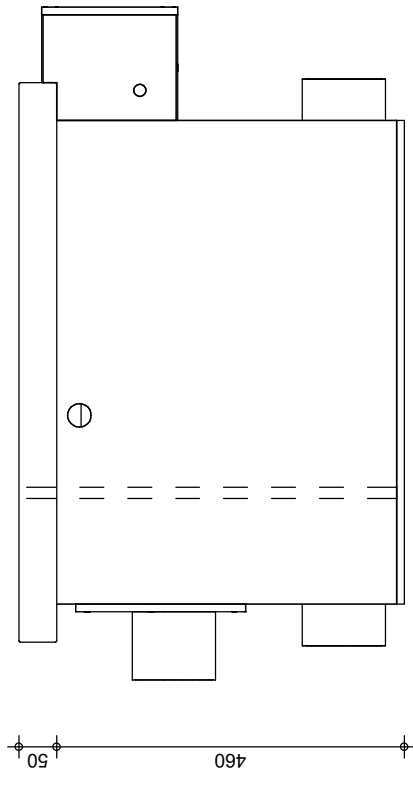

Front view

Rear view

Right-side view

Left-side view

Top view

description:
PP22 - drum filter standard

scale :
1 : 10

date :
2019

water running height :
160 mm