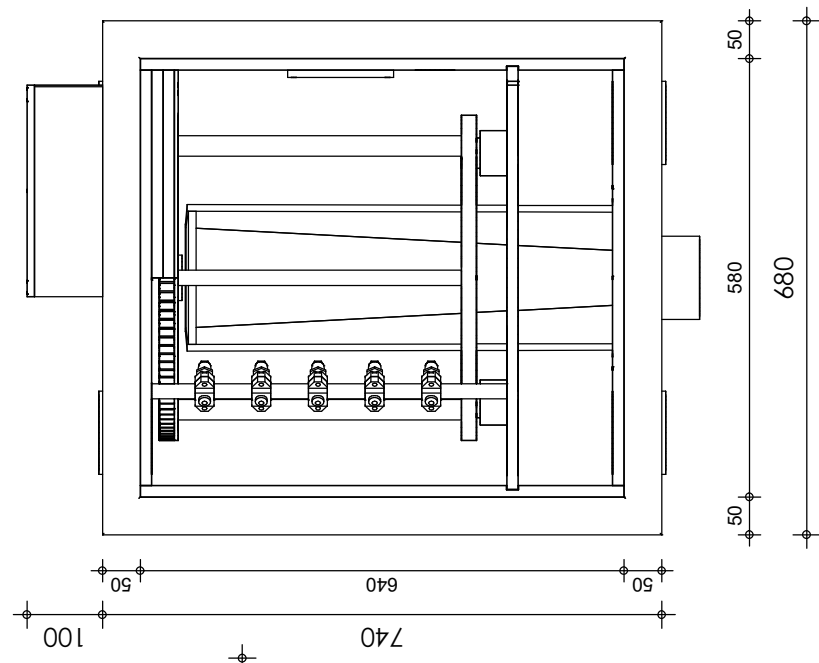

Front view

Rear view

Right-side view

Left-side view

Top view

description:
PP22 - drum filter standard

scale :
1 : 10

date :
2019

water running height :
160 mm