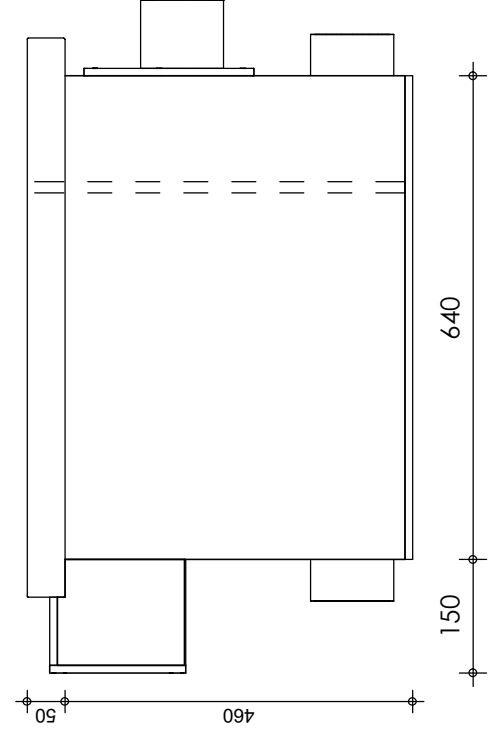

Front view

Rear view

Right-side view

Left-side view

Top view

description:
PP22 - drum filter standard

scale :
1 : 10

date :
2019

water running height :
160 mm