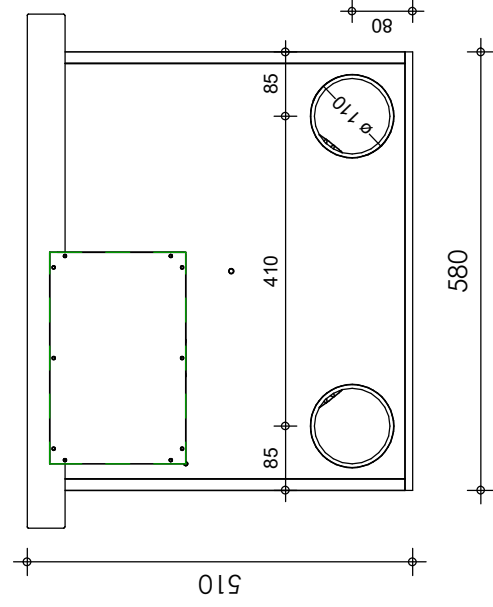

Front view

Rear view

Right-side view

Left-side view

Top view

description:
PP22 - drum filter standard

scale :
1 : 10

date :
2019

water running height :
160 mm