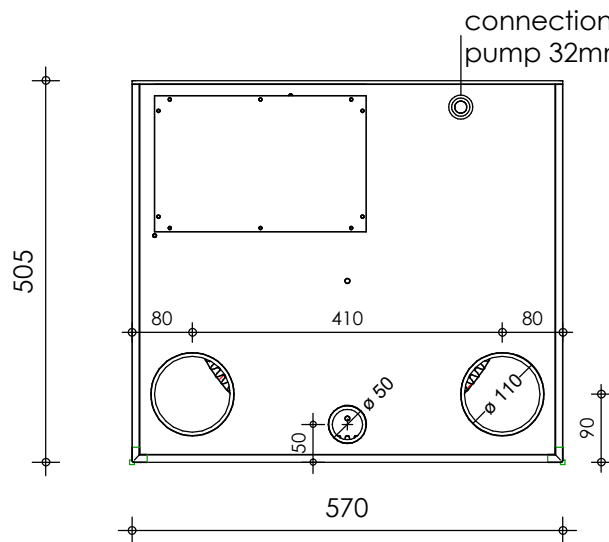

Front view

Right-side view

Top view

Rear view

Left-side view

description:
ECO22 - drum filter

scale :
1 : 10

date :
2020

water running height :
160 mm