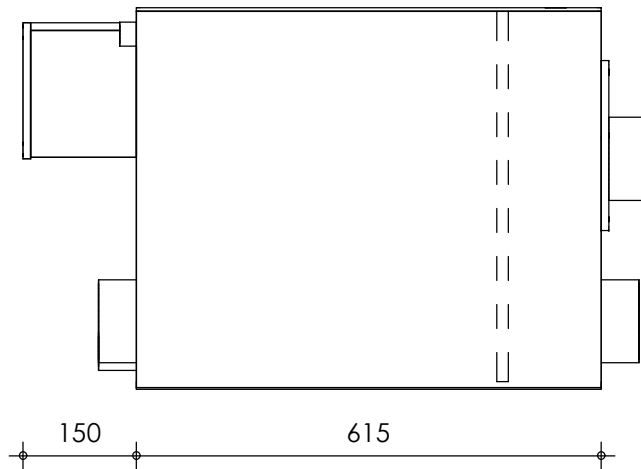

Front view

Right-side view

Top view

Rear view

Left-side view

description:
ECO22 - drum filter

scale :
1 : 10

date :
2020

water running height :
160 mm