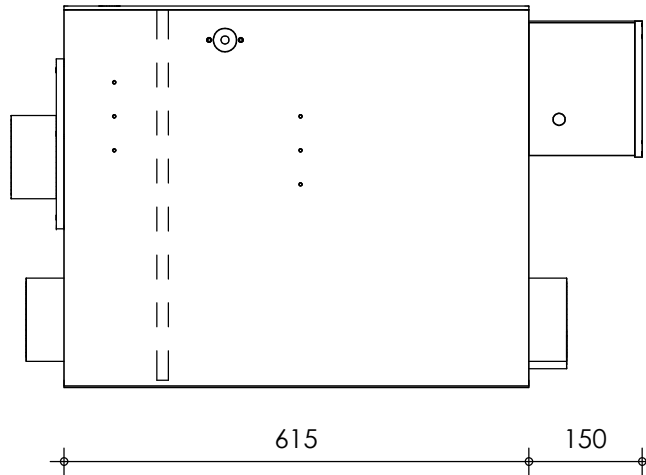

Front view

Right-side view

Top view

Rear view

Left-side view

description:
ECO22 - drum filter

scale :
1 : 10

date :
2020

water running height :
160 mm