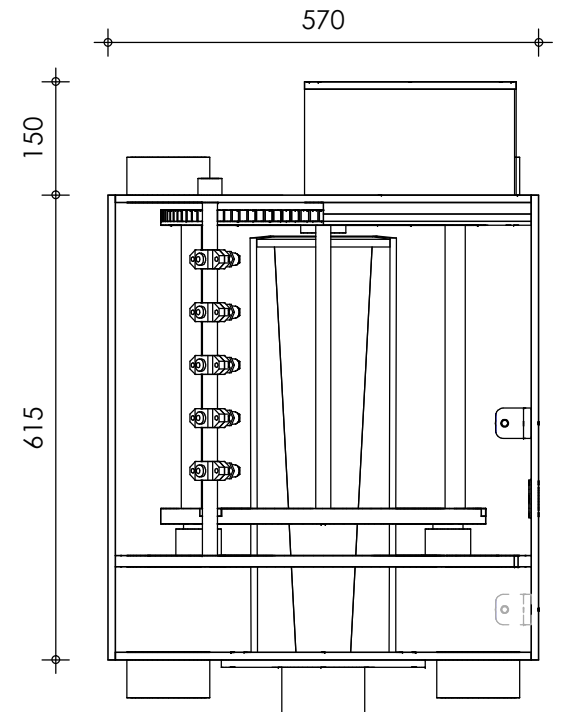

Front view

Right-side view

Top view

Rear view

Left-side view

description:
ECO22 - drum filter

scale :
1 : 10

date :
2020

water running height :
160 mm