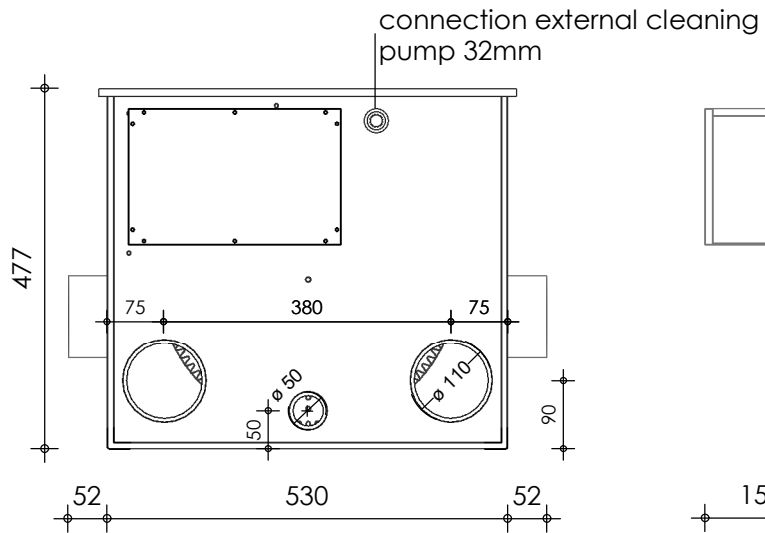

Front view

Right-side view

Rear view

Left-side view

Top view

description:
ENTRY25 - drum filter

scale :
1 : 10

date/version :
v.2021

water running height :
160 mm