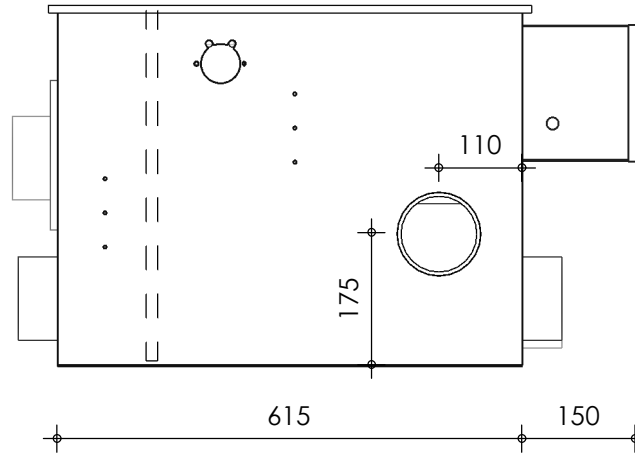

Front view

Right-side view

Rear view

Left-side view

Top view

description:
ENTRY25 - drum filter

scale :
1 : 10

date/version :
v.2021

water running height :
160 mm