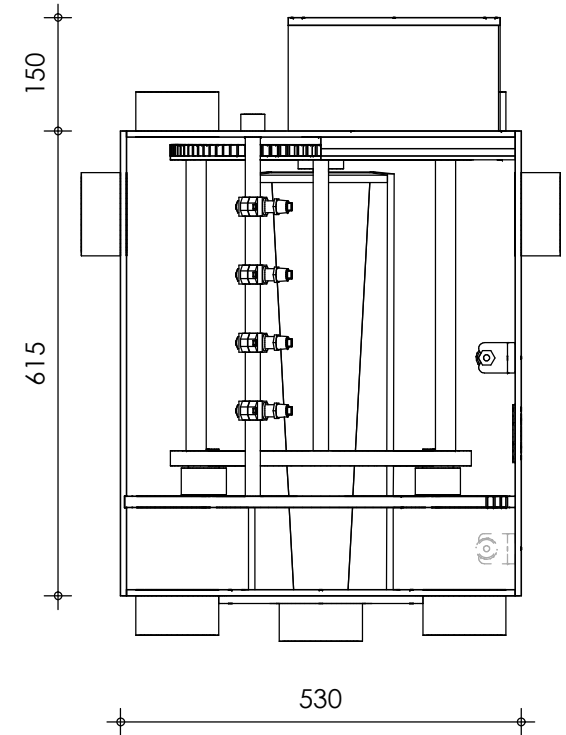

Front view

Right-side view

Rear view

Left-side view

Top view

description:
ENTRY25 - drum filter

scale :
1 : 10

date/version :
v.2021

water running height :
160 mm