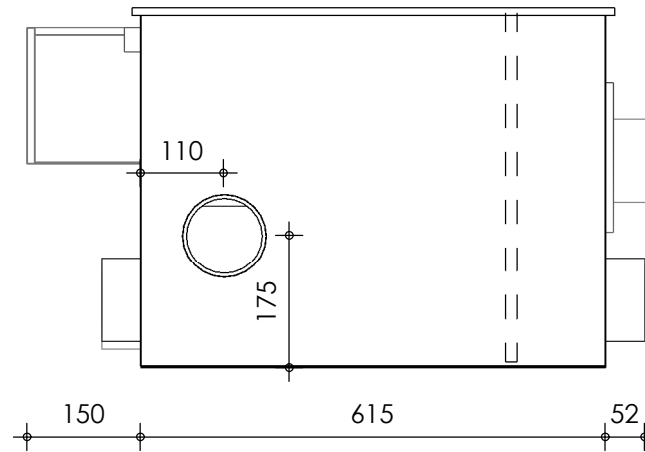

Front view

Right-side view

Rear view

Left-side view

Top view

description:
ENTRY25 - drum filter

scale :
1 : 10

date/version :
v.2021

water running height :
160 mm