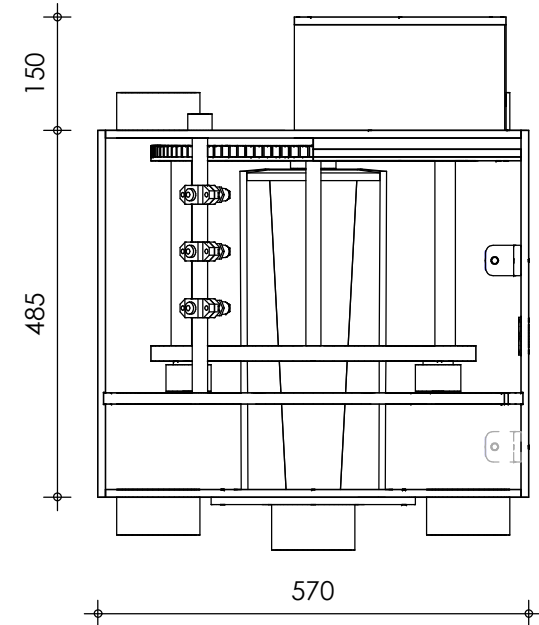

Front view

Right-side view

Top view

Rear view

Left-side view

description:
ECO15 - drum filter

scale :
1 : 10

date :
2020

water running height :
160 mm