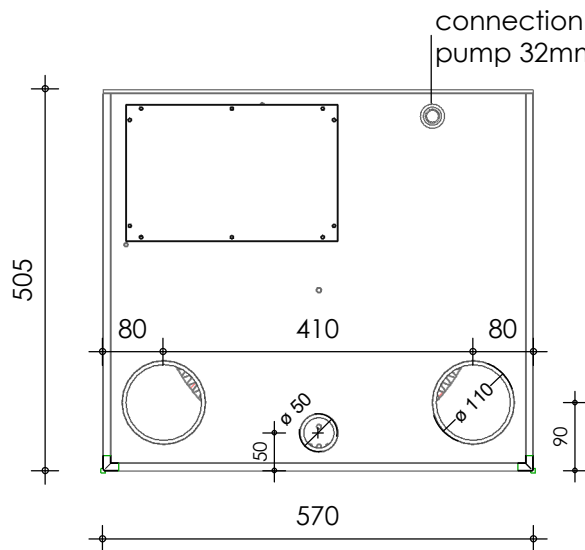

Front view

Right-side view

Top view

Rear view

Left-side view

description:
ECO15 - drum filter

scale :
1 : 10

date :
2020

water running height :
160 mm