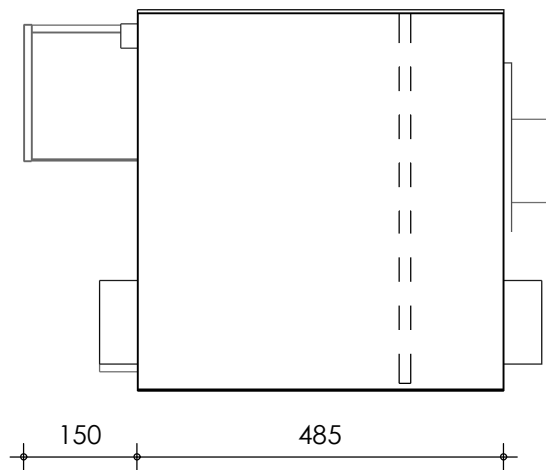

Front view

Right-side view

Top view

Rear view

Left-side view

description:
ECO15 - drum filter

scale :
1 : 10

date :
2020

water running height :
160 mm