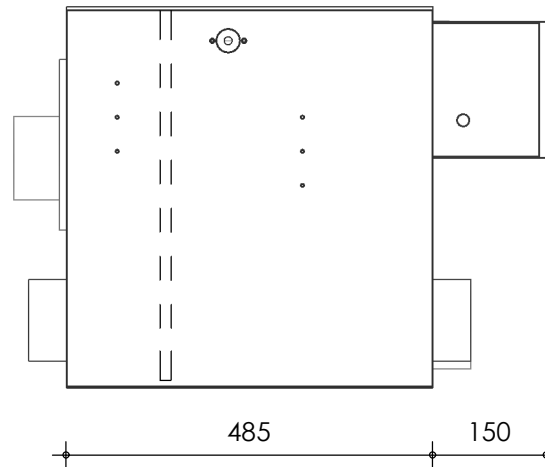

Front view

Right-side view

Top view

Rear view

Left-side view

description:
ECO15 - drum filter

scale :
1 : 10

date :
2020

water running height :
160 mm