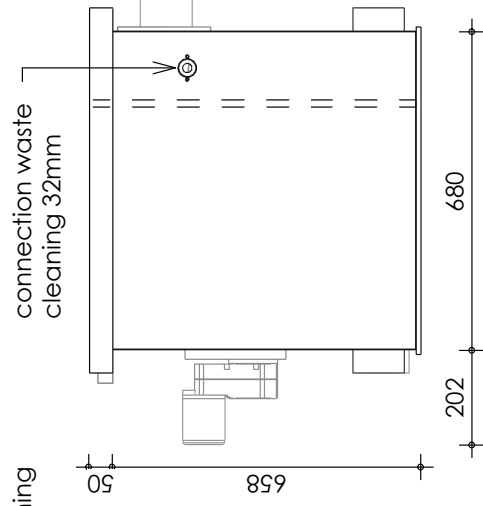

Front view

Right-side view

Rear view

Left-side view

Top view

description:
D50 - drum filter

scale :
1 : 15

date :
2020

water running height :
120 mm