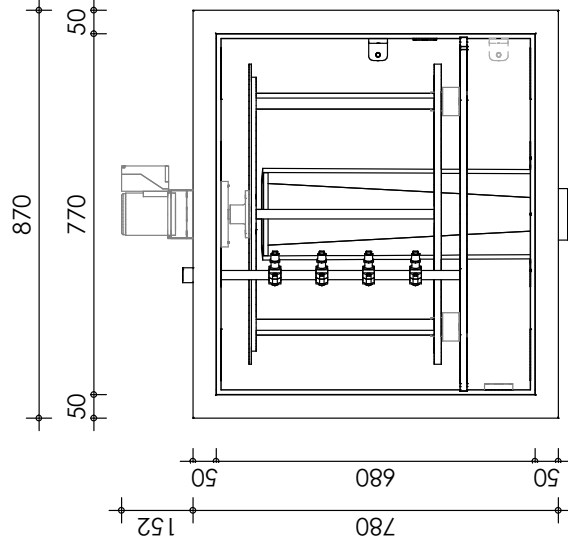

Front view

Right-side view

Rear view

Left-side view

Top view

description:
D50 - drum filter

scale :
1 : 15

date :
2020

water running height :
120 mm