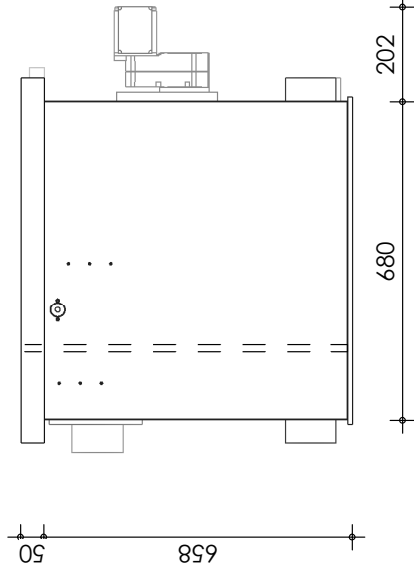

Front view

Right-side view

Rear view

Left-side view

Top view

description:
D50 - drum filter

scale :
1 : 15

date :
2020

water running height :
120 mm