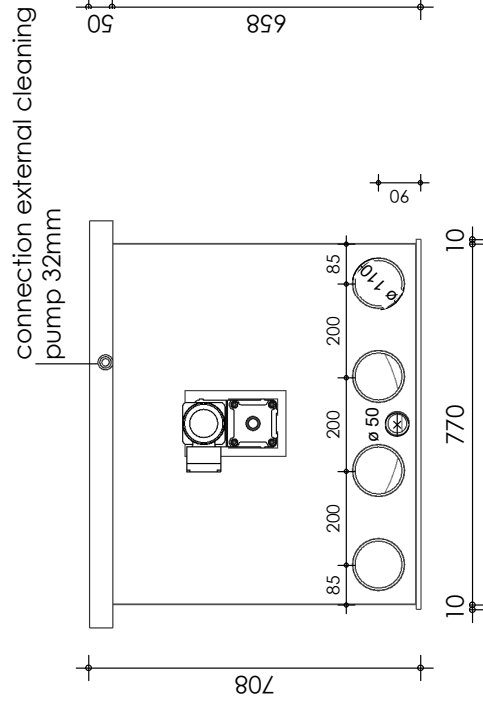

Front view

Right-side view

Rear view

Left-side view

Top view

description:
D50 - drum filter

scale :
1 : 15

date :
2020

water running height :
120 mm