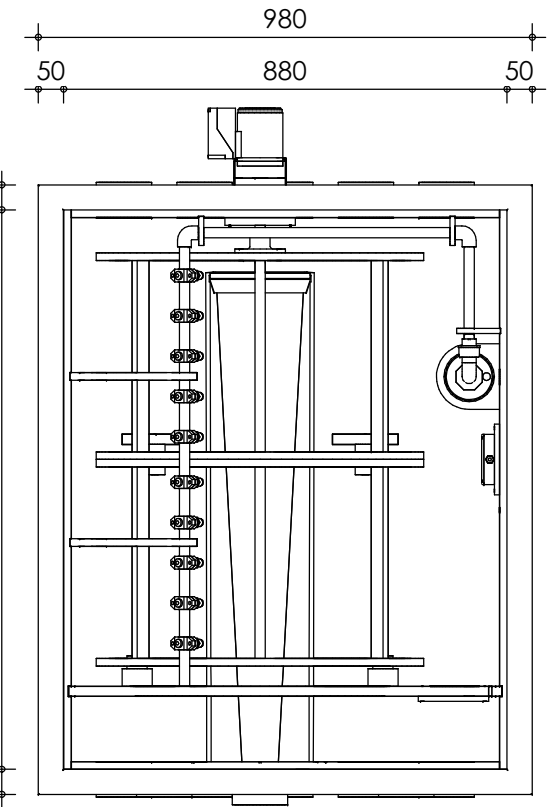

Front view

Right-side view

Top view

Rear view

Left-side view

**description:**  
PP100n - drum filter standard

**scale :**  
1 : 15

**date :**  
2019

**water running height :**  
175 mm