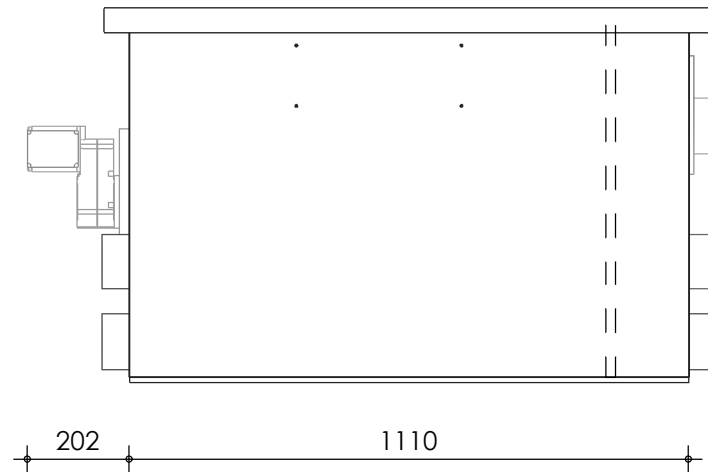

Front view

Right-side view

Top view

Rear view

Left-side view

**description:**  
PP100n - drum filter standard

**scale :**  
1 : 15

**date :**  
2019

**water running height :**  
175 mm