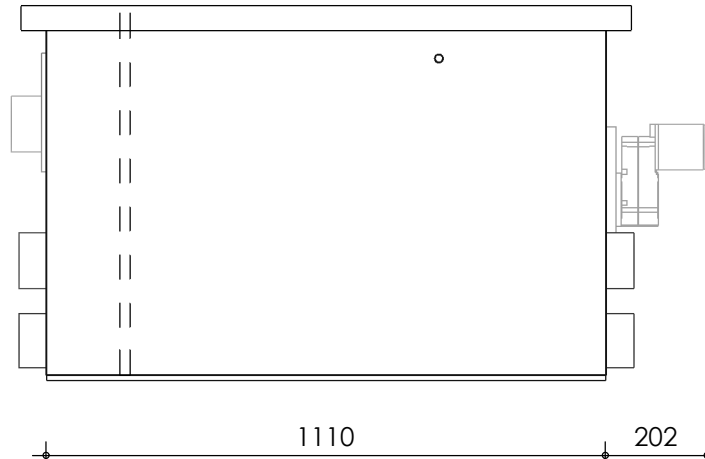

Front view

Right-side view

Top view

Rear view

Left-side view

**description:**  
PP100n - drum filter standard

**scale :**  
1 : 15

**date :**  
2019

**water running height :**  
175 mm