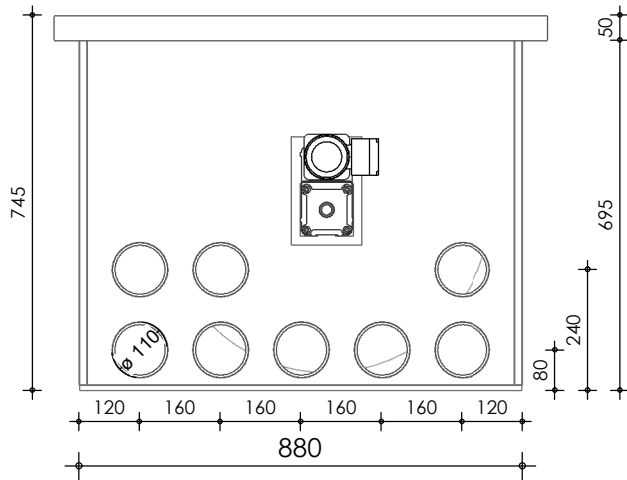

Front view

Right-side view

Top view

Rear view

Left-side view

**description:**  
PP100n - drum filter standard

**scale :**  
1 : 15

**date :**  
2019

**water running height :**  
175 mm